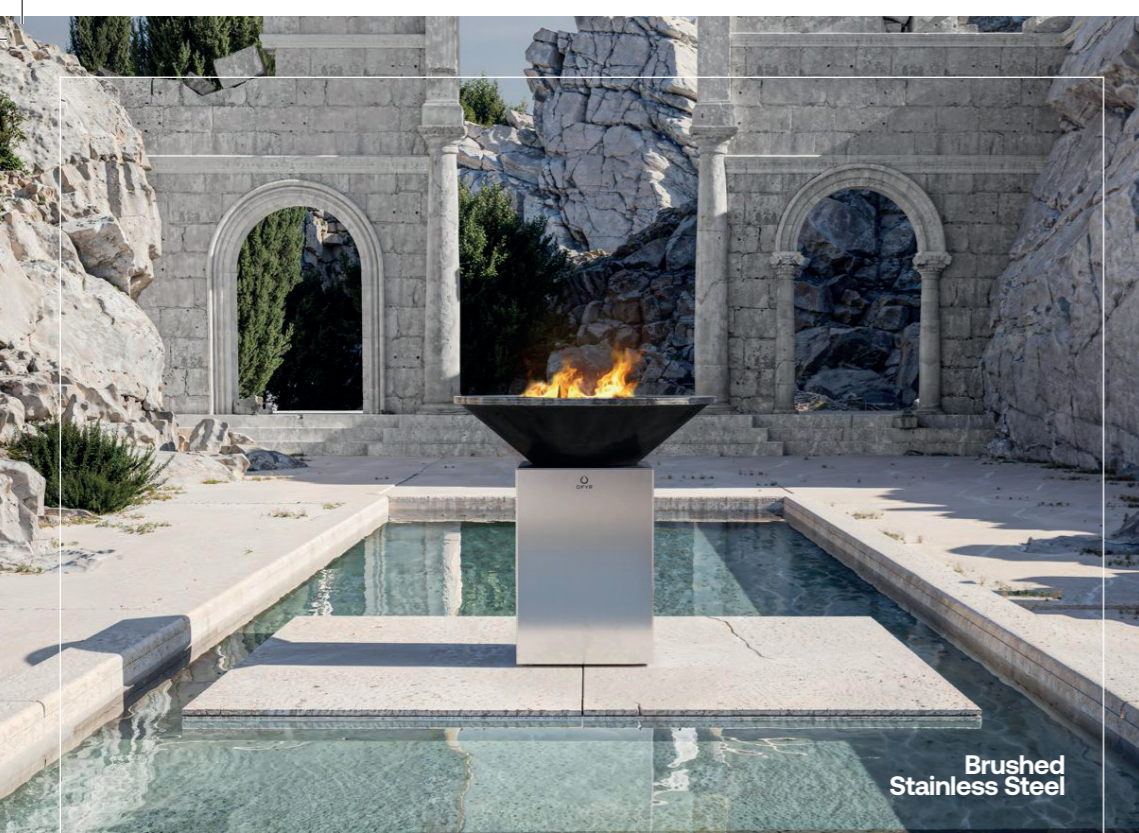

Brushed
Stainless Steel